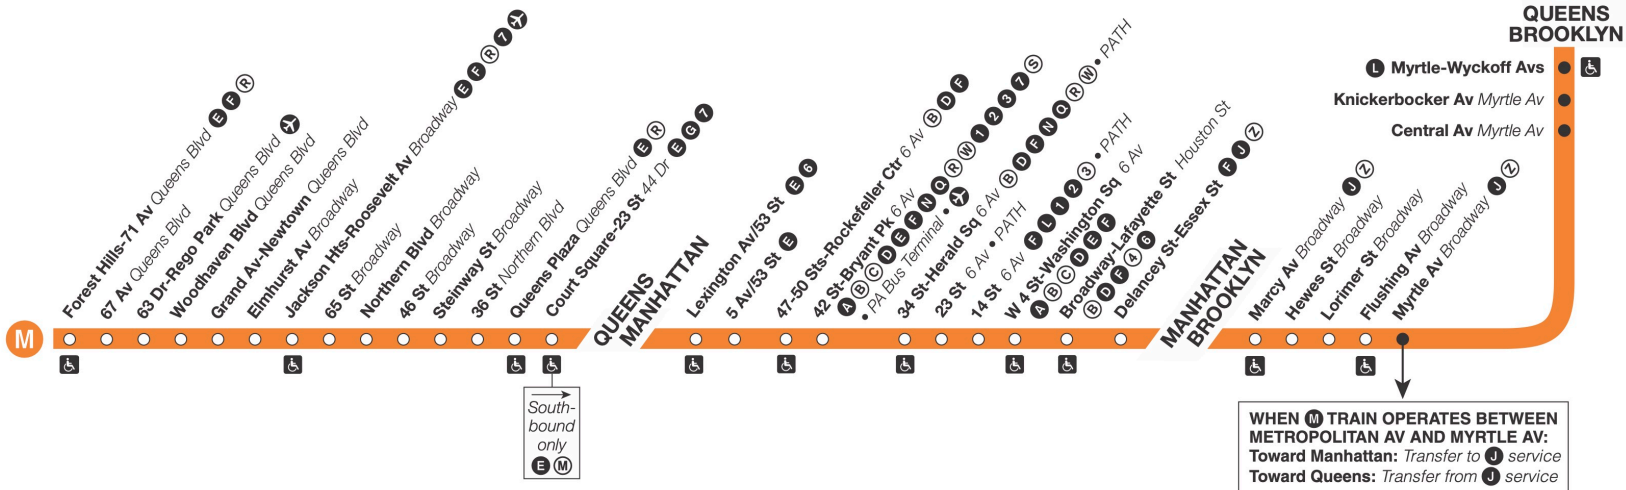

M Queens Blvd/6 Av Local

Station Service

- **FULL-TIME**
  Train always operates and always stops here.
- **PART-TIME**
  Train does not always operate or sometimes skips this station.
- **ACCESSIBLE STATION**

Transfers

- **A** Full-time **A** Part-time
- **X** Transportation to airport available.

tr00ma21245